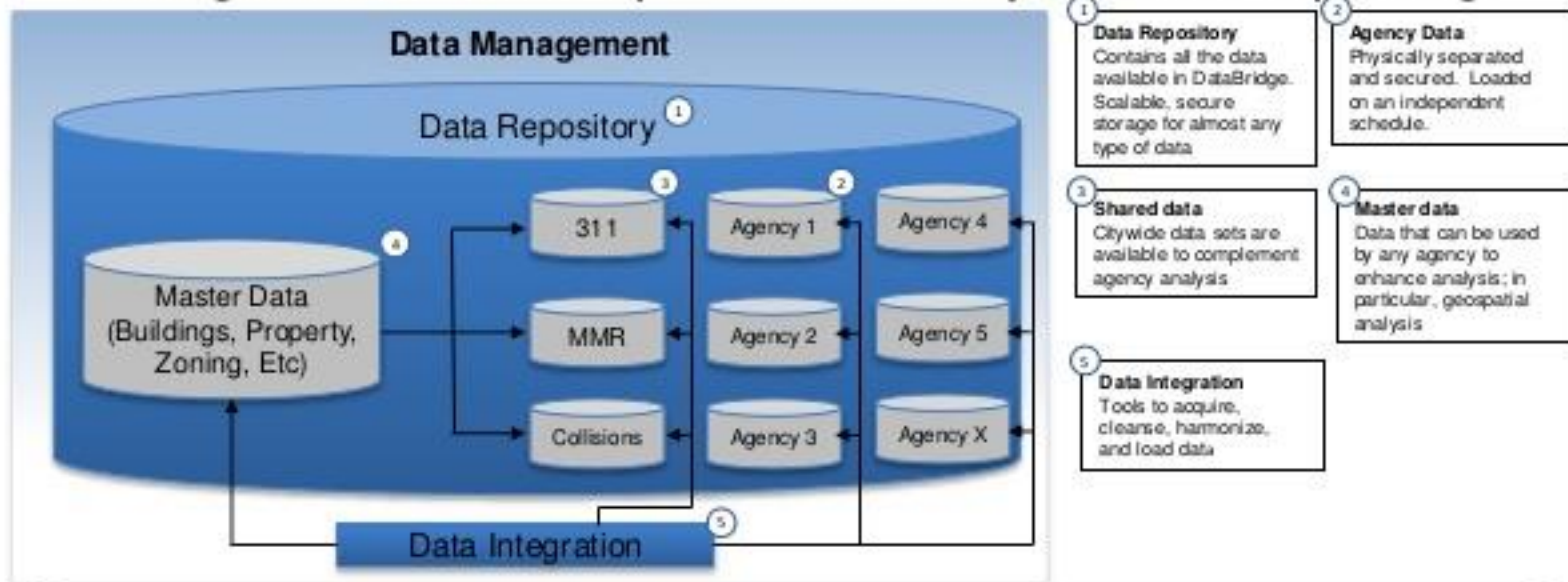

Agrilyst is the intelligence platform for indoor farms.

hCrunch

DISRUPT

hCrunch

TechCrunch

DISRUPT

TechCrunch

New 'Thinking Soil' Fixes Concrete Foundations Using Engineered Bacteria

Health & Safety

VisionZero

What is DataBridge?

DataBridge is a citywide platform that facilitates data sharing, storage, and use for operations, analytics, and reporting.

DataBridge leverages existing data systems to give analysts, inspectors, program managers, . . . , first responders information and tools to do their jobs most effectively.