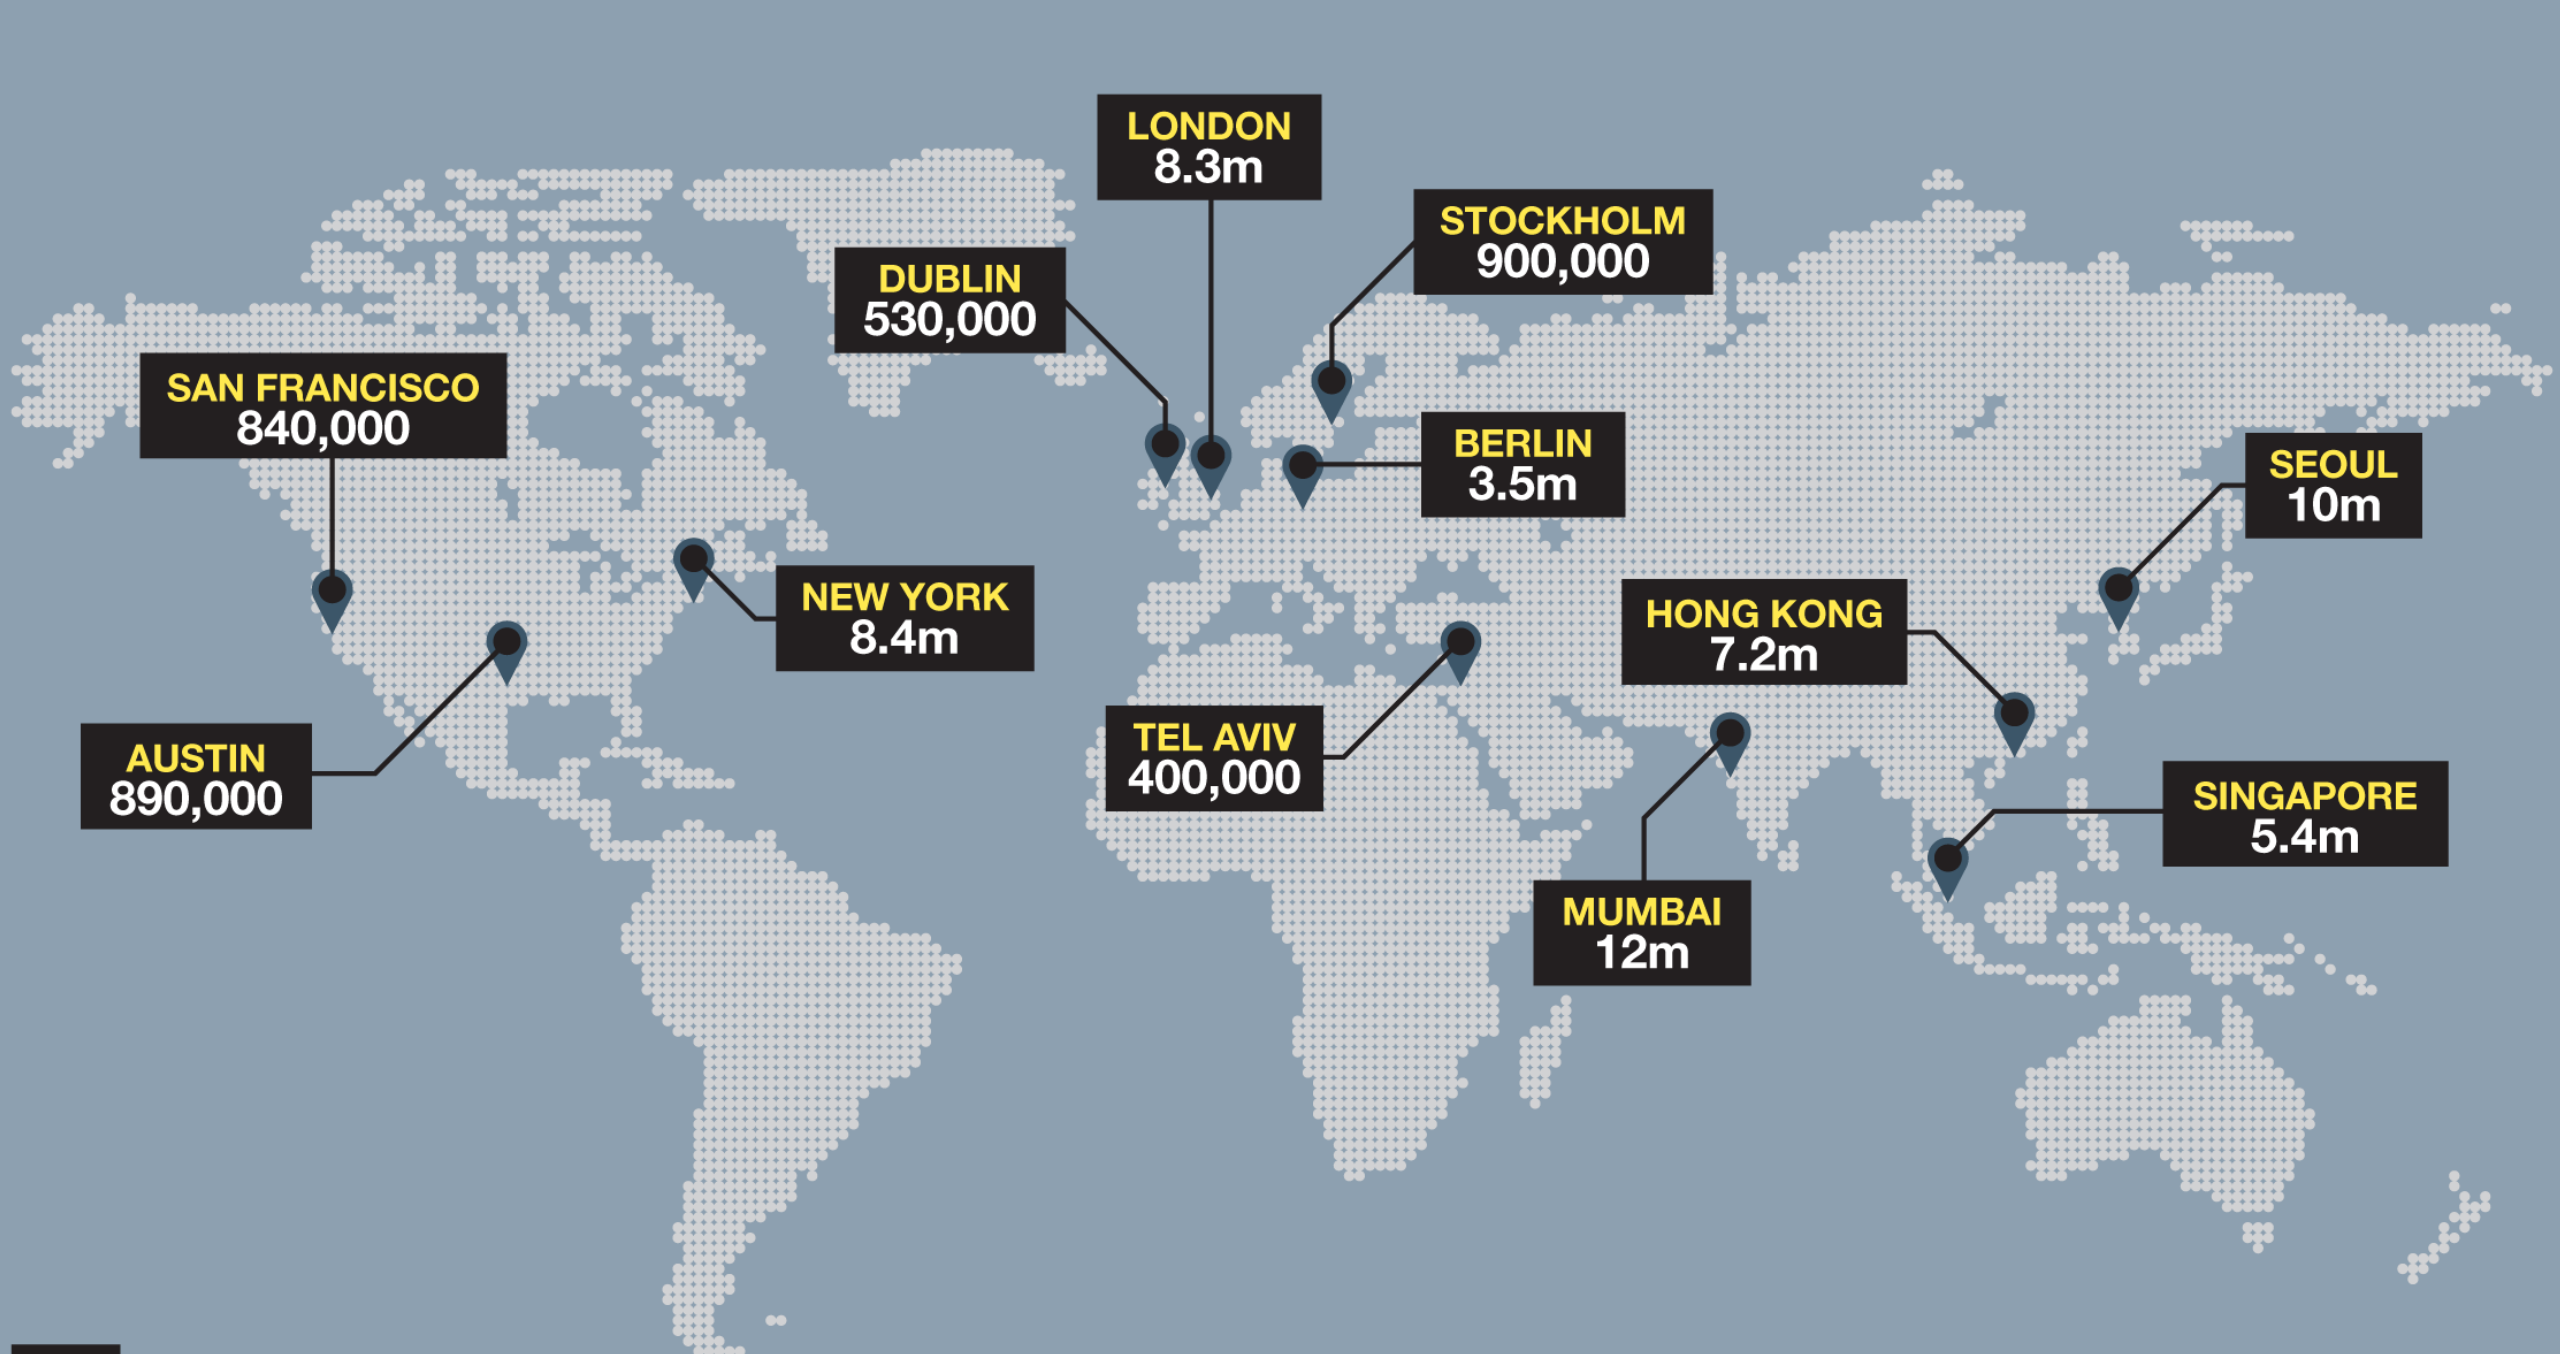

Morgan Hill

Morgan Hill

Morgan Hill

The Tech Uniform

SAN FRANCISCO
840,000

DUBLIN
530,000

LONDON
8.3m

STOCKHOLM
900,000

BERLIN
3.5m

SEOUL
10m

NEW YORK
8.4m

HONG KONG
7.2m

AUSTIN
890,000

TEL AVIV
400,000

SINGAPORE
5.4m

MUMBAI
12m